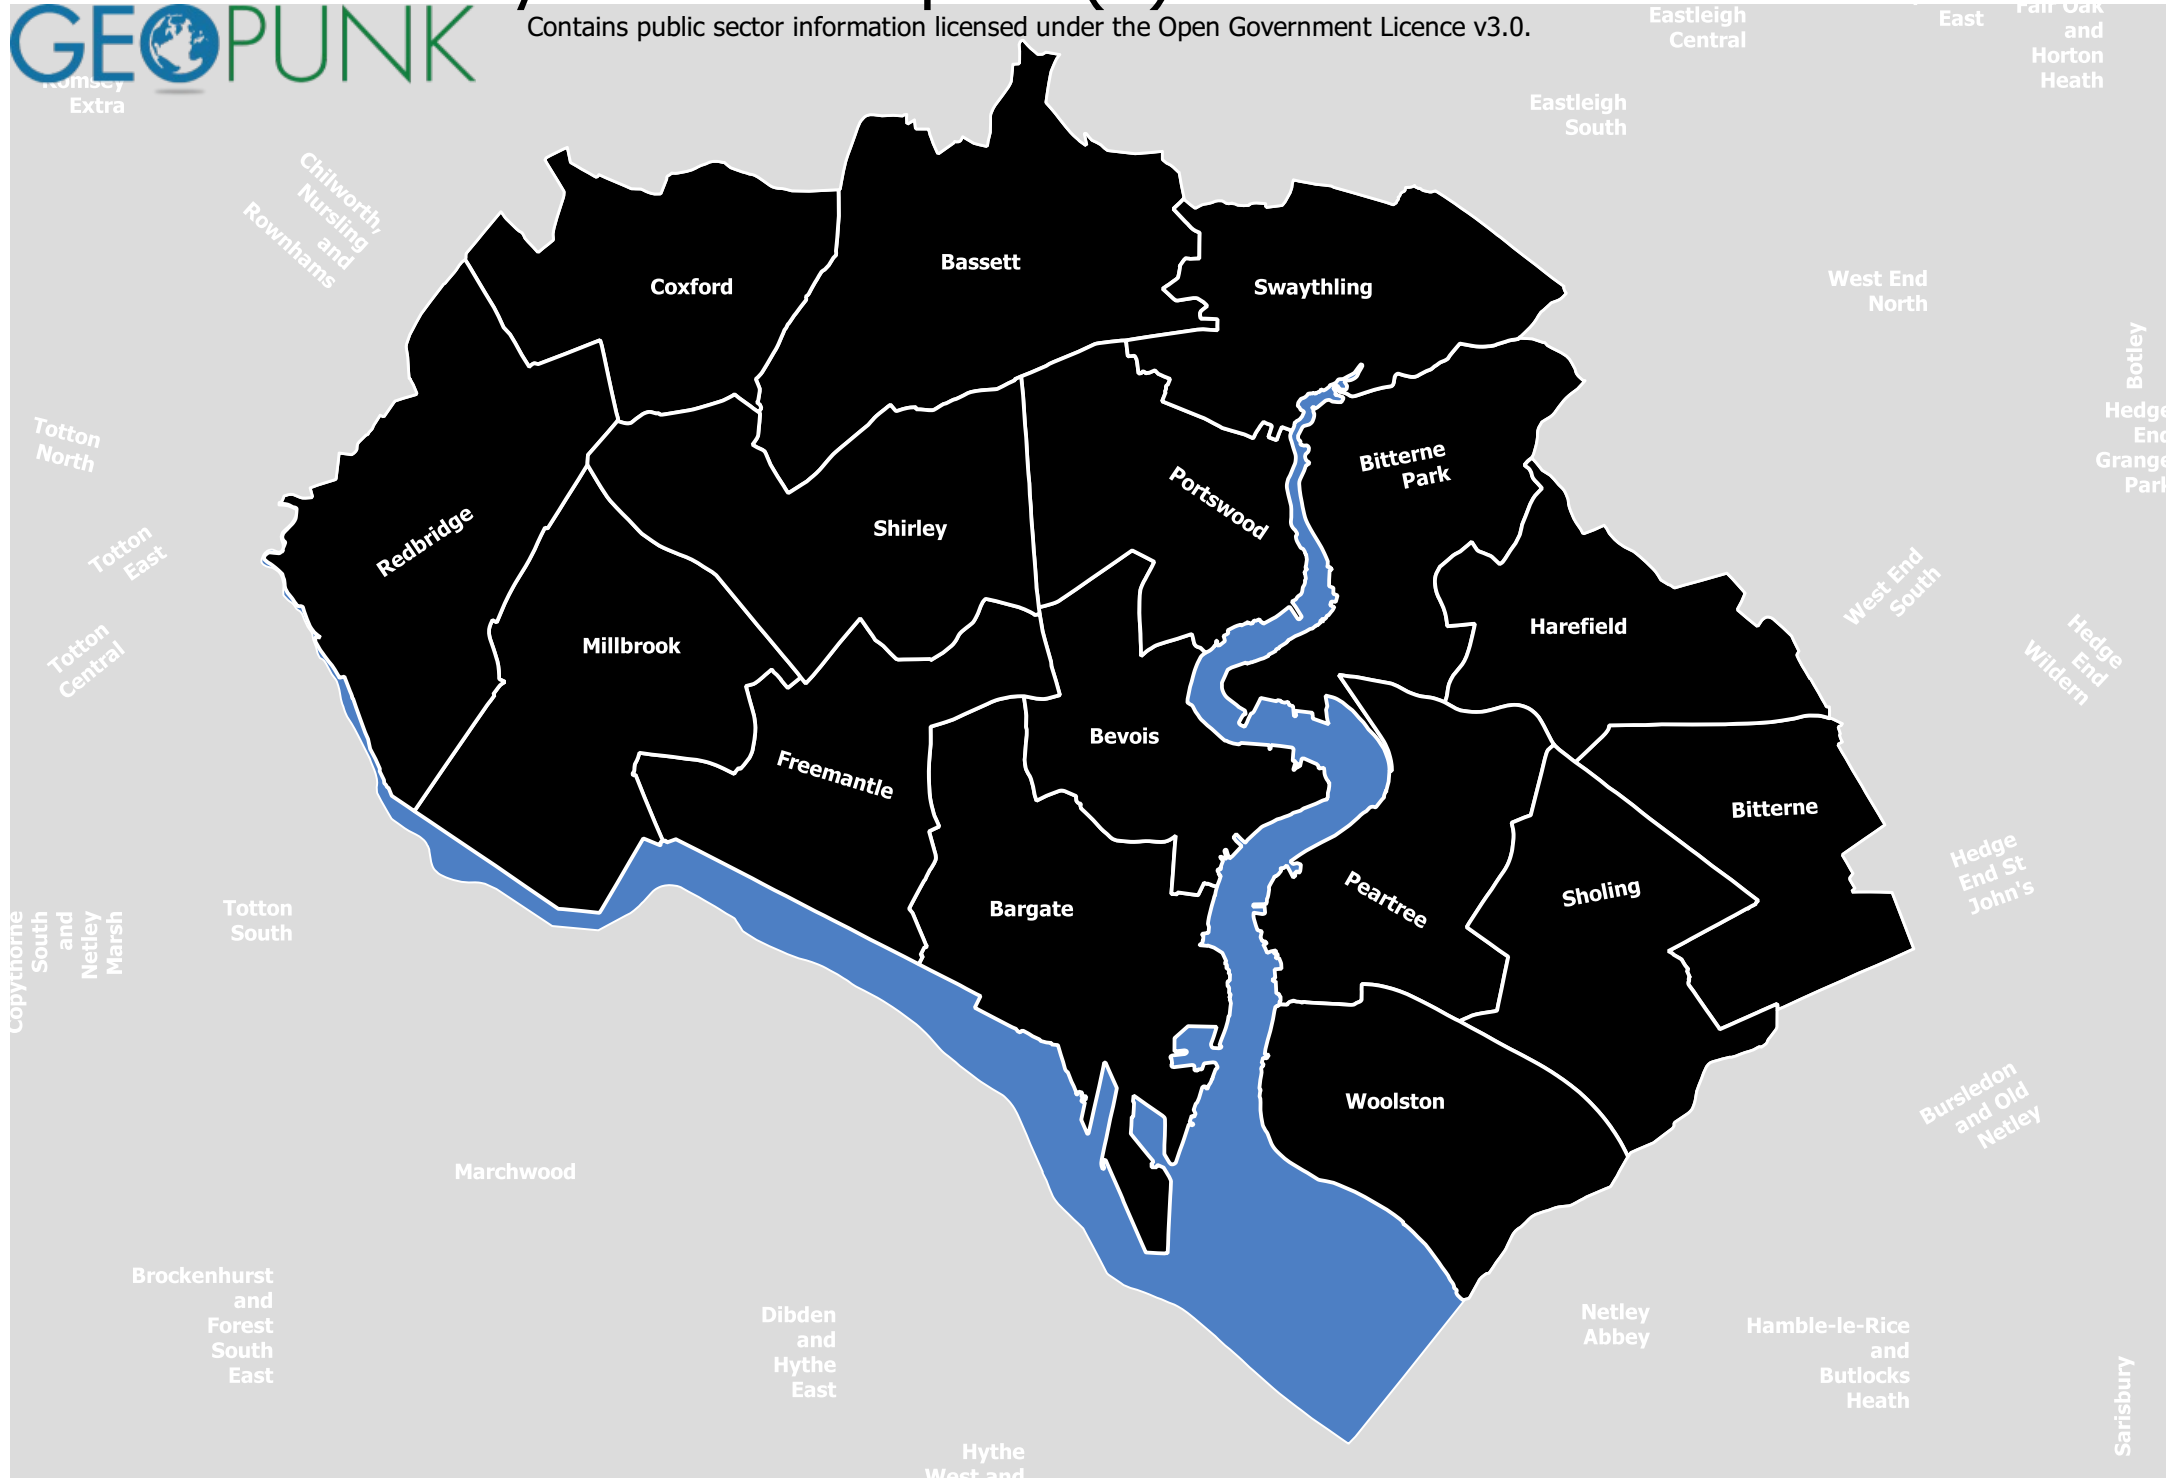

# Wards within City of Southampton (B)

Contains public sector information licensed under the Open Government Licence v3.0.

Copyright