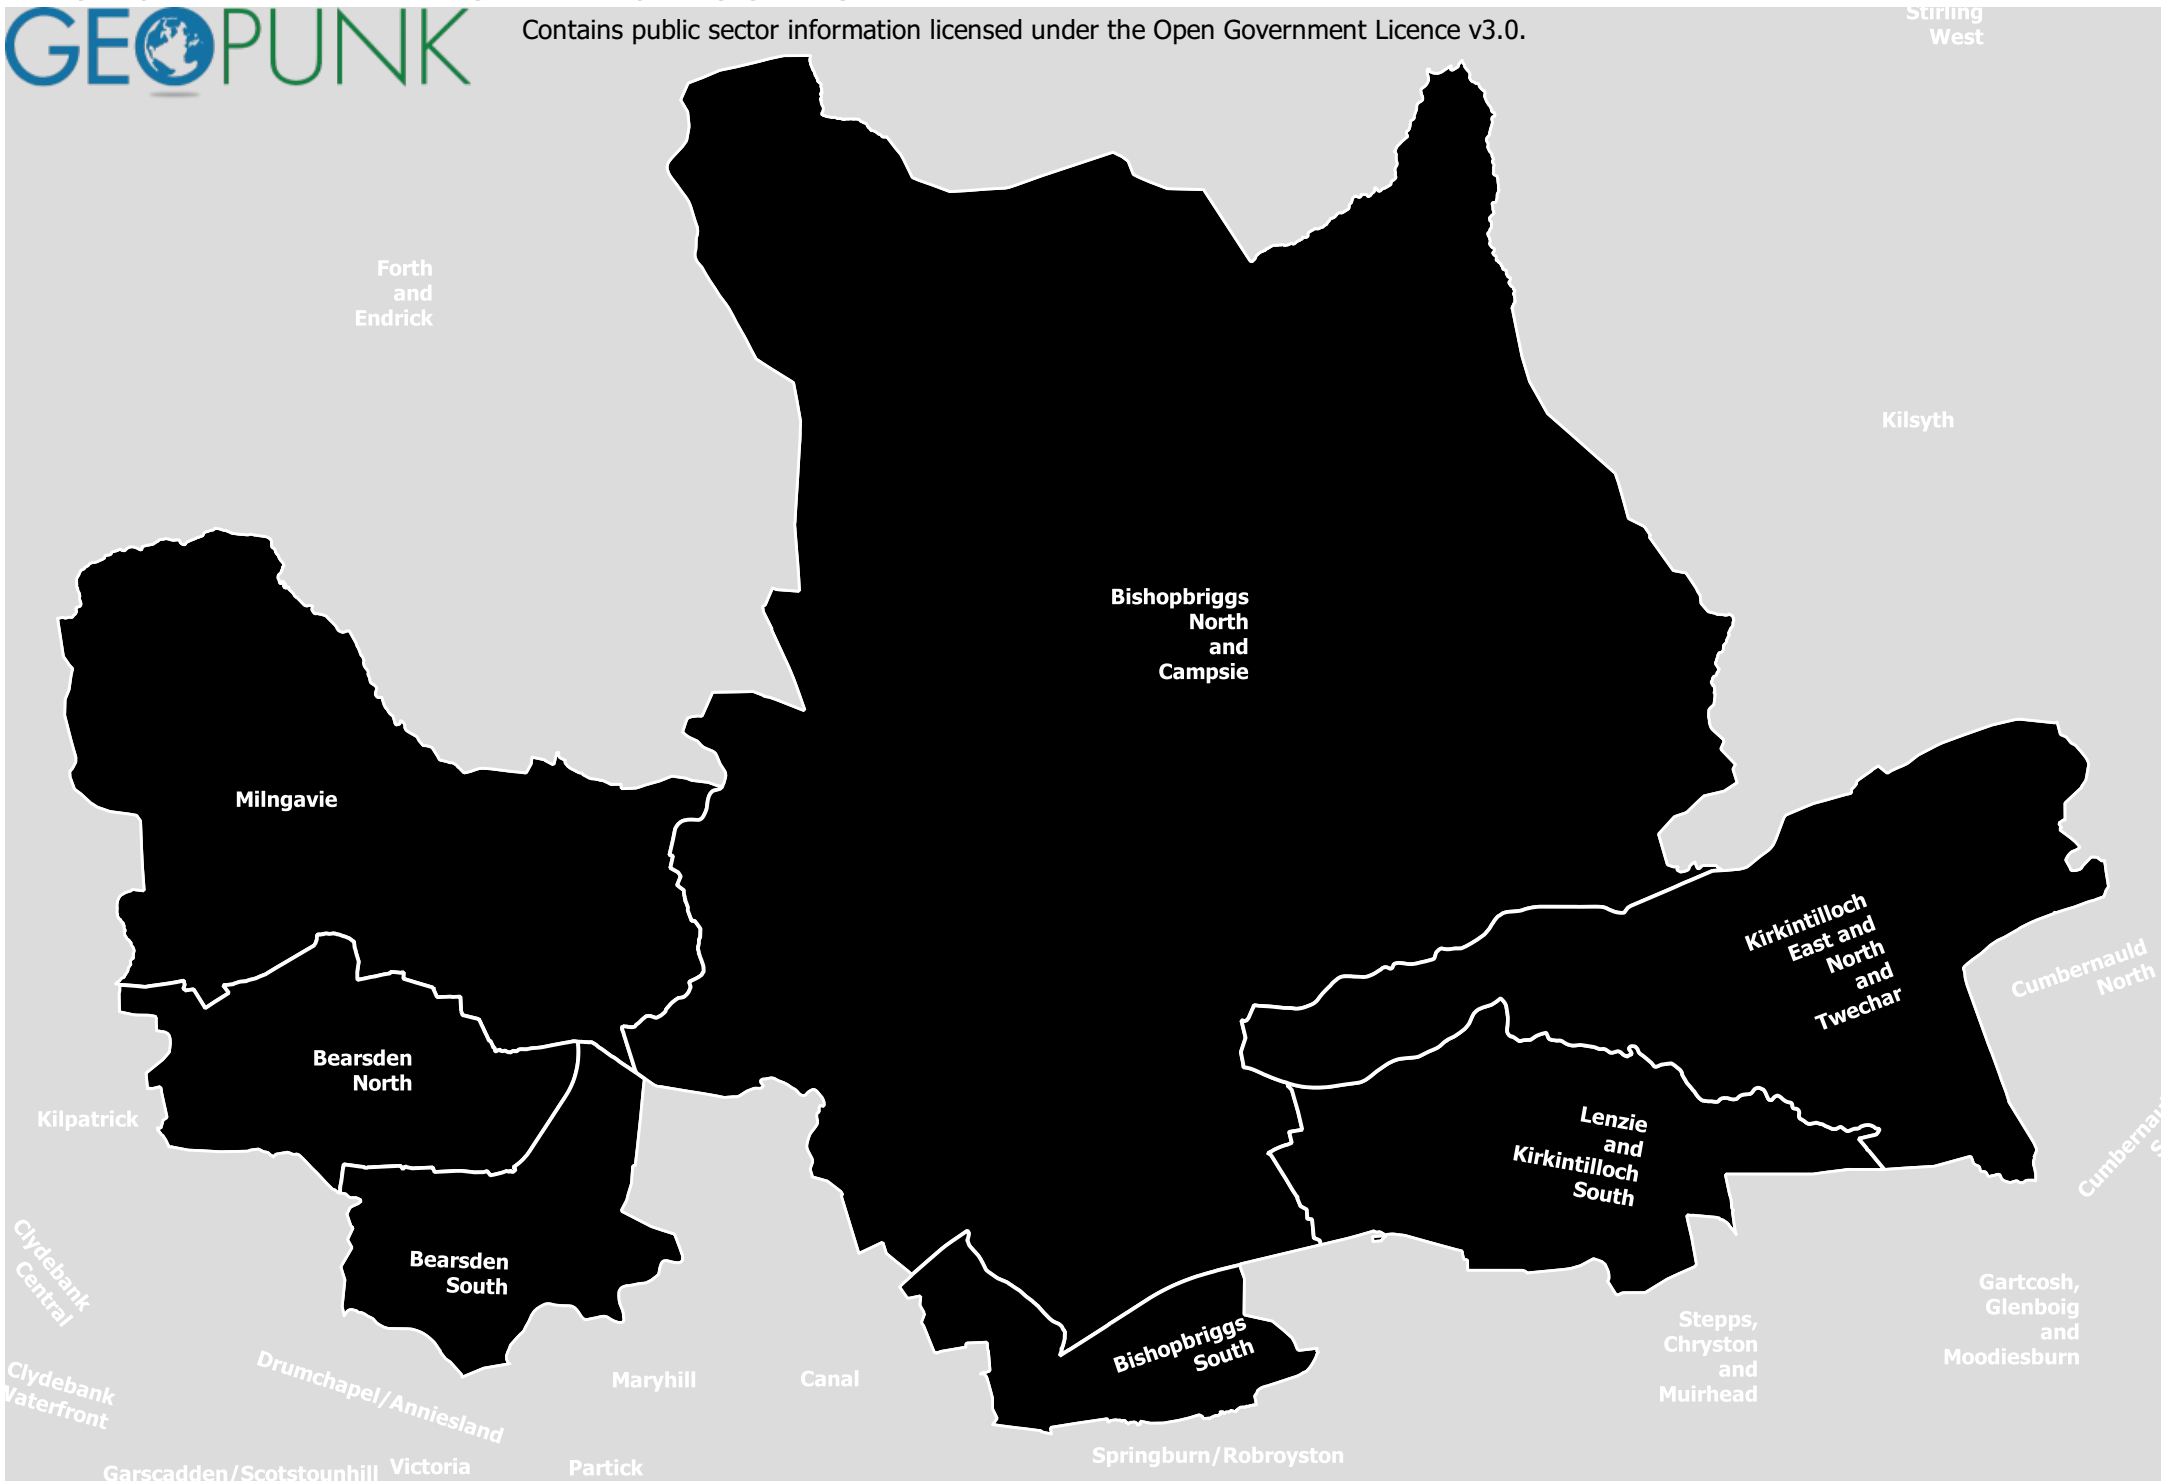

# Wards within East Dunbartonshire

Contains public sector information licensed under the Open Government Licence v3.0.

Forth  
and  
Endrick

Stirling  
West

Kilsyth

Bishopbriggs  
North  
and  
Campsie

Milngavie

Kirkintilloch  
East and  
North  
and  
Twechar

Cumbernauld  
North

Bearsden  
North

Lenzie  
and  
Kirkintilloch  
South

Cumbernauld  
South

Kilpatrick

Bearsden  
South

Steps,  
Chryston  
and  
Muirhead

Gartcosh,  
Glenboig  
and  
Moodiesburn

Clydebank  
Central

Drumchapel/Anniesland

Clydebank  
Waterfront

Maryhill

Canal

Bishopbriggs  
South

Springburn/Robroyston

Garscadden/Scotstounhill Victoria

Partick