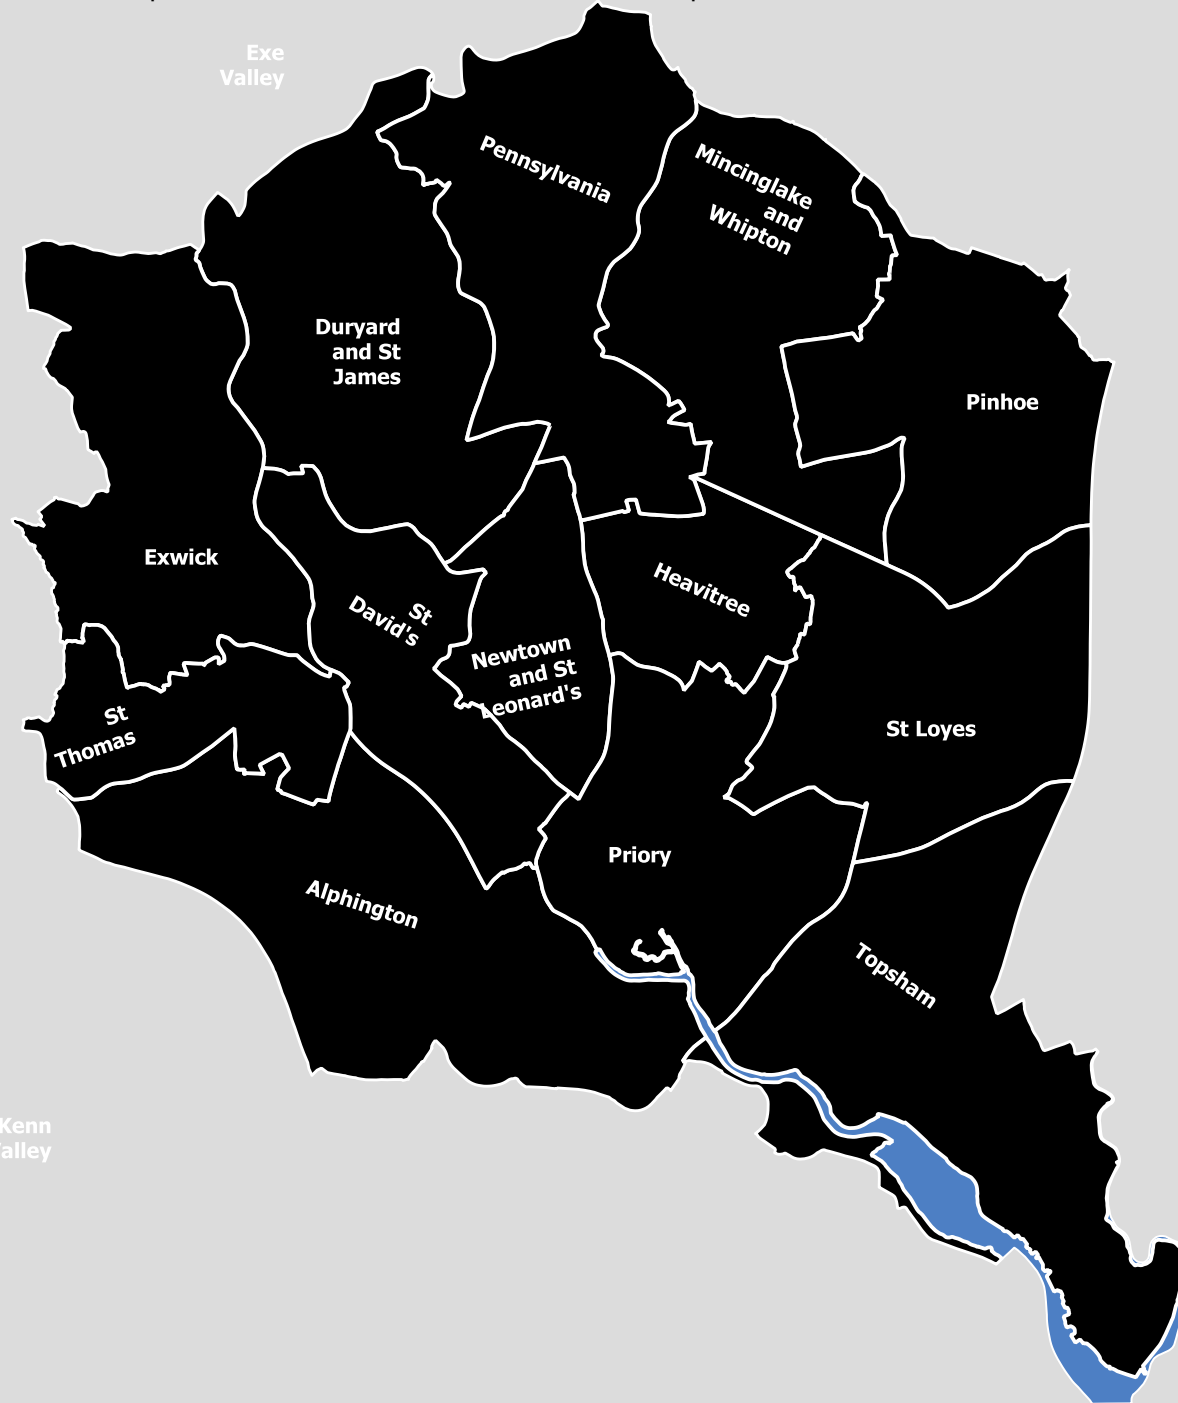

# Wards within Exeter District (B)

Contains public sector information licensed under the Open Government Licence v3.0.

Newbrooke

Exe Valley

Broadclyst

Teignbridge North

Ottery St Mary

Clyst Valley

Raleigh

Woodbury and Lymptone

Teign Valley

Kenn Valley