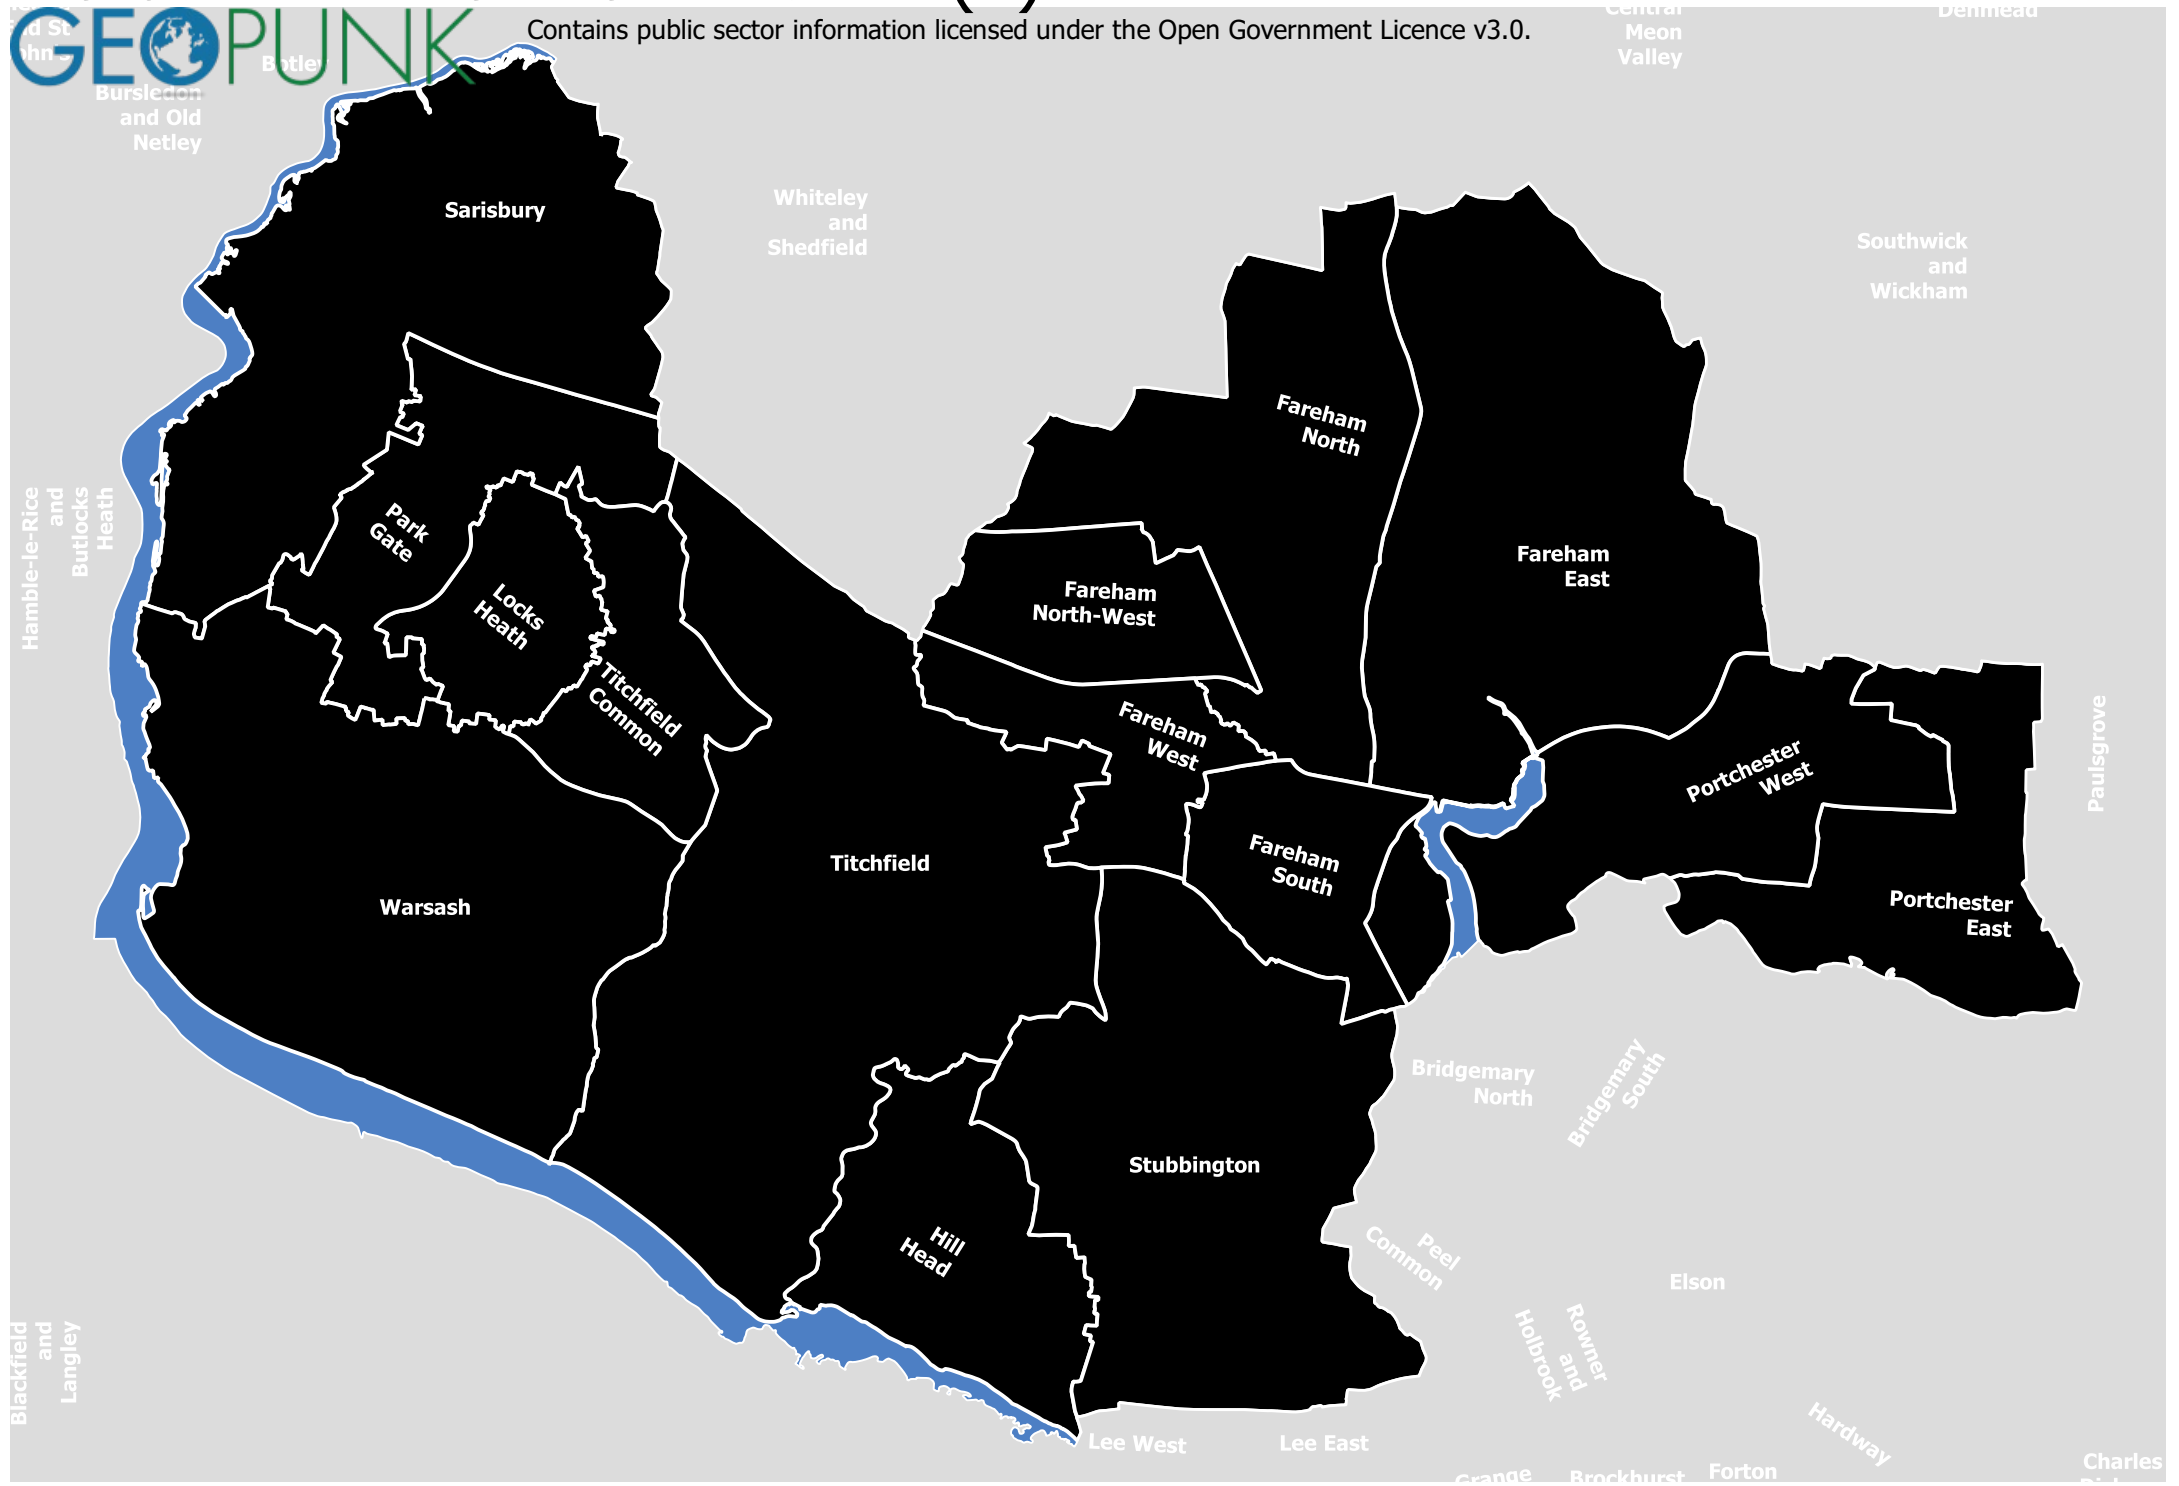

Wards within Fareham District (B)

Contains public sector information licensed under the Open Government Licence v3.0.

Bursledon and Old Netley

Hamble-le-Rice and Butlocks Heath

Blackfield and Langley

Central Meon Valley

Denmead

Paulsgrove

Bridgemary North

Bridgemary South

Peel Common

Elson

Holbrook

Rowner and

Hardway

Grange

Brockhurst

Forton

Charles