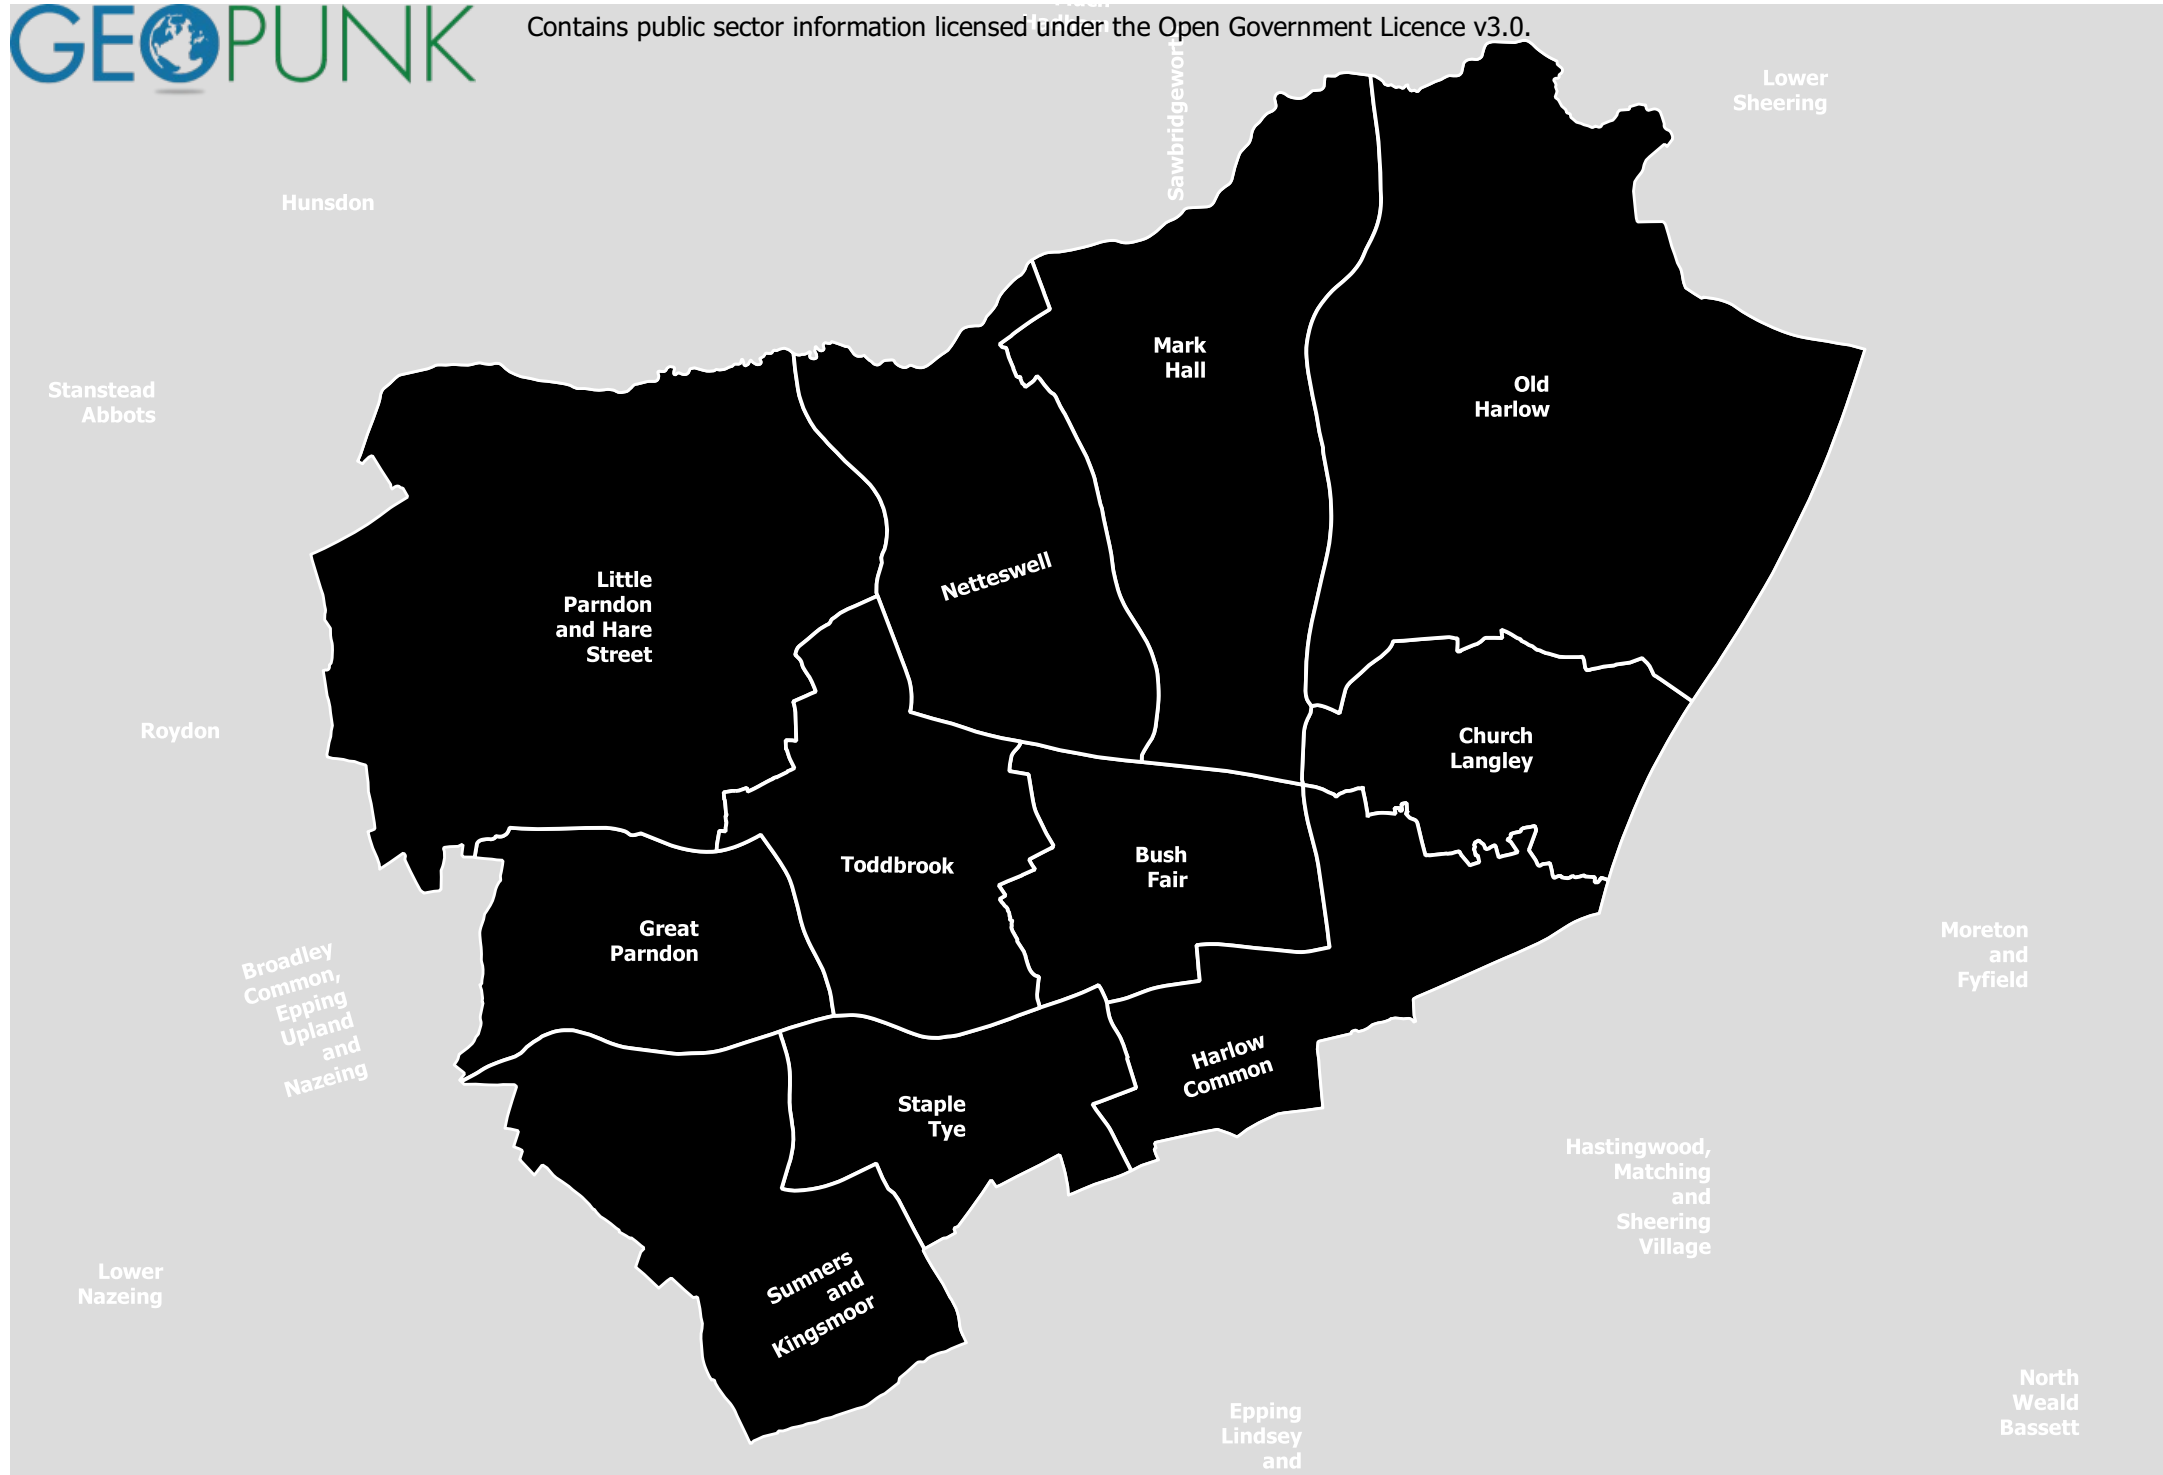

# Wards within Harlow District

Contains public sector information licensed under the Open Government Licence v3.0.

Hunsdon

Stanstead Abbots

Roydon

Broadley Common, Epping Upland and Nazeing

Lower Nazeing

Little Parndon and Hare Street

Netteswell

Mark Hall

Old Harlow

Church Langley

Toddbrook

Bush Fair

Great Parndon

Harlow Common

Staple Tye

Summers and Kingsmoor

Hastingwood, Matching and Sheering Village

Epping Lindsey and

North Weald Bassett

Moreton and Fyfield

Lower Sheering

Sawbridgewor