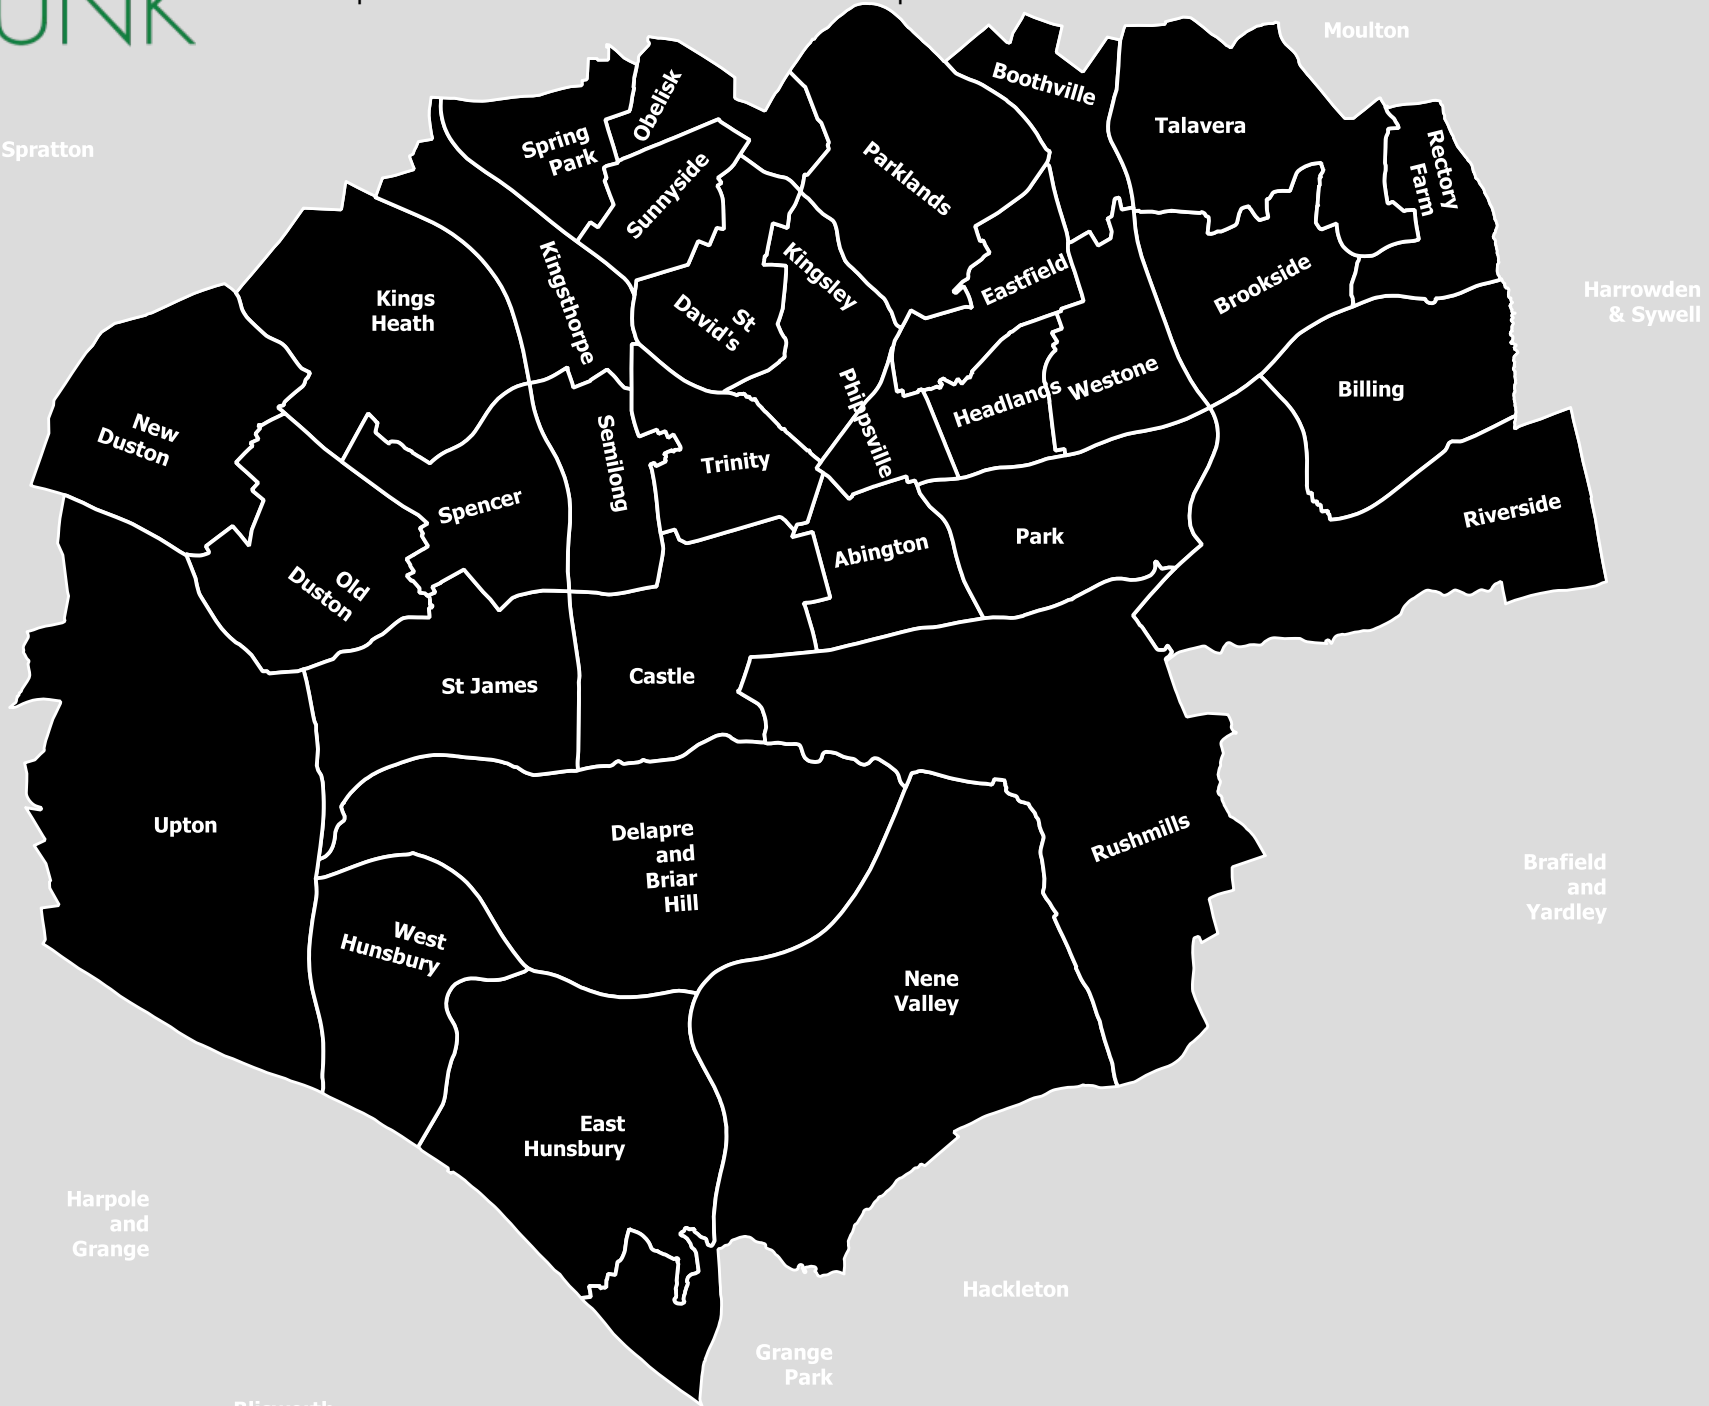

Wards within Northampton District (B)

Contains public sector information licensed under the Open Government Licence v3.0.

Ravensthorpe

Spratton

Moulton

Earls Barton

Harrowden & Sywell

Brafield and Yardley

Heyfords and Bugbrooke

Harpole and Grange

Blakesley and Cote

Blisworth and

Grange Park

Hackleton