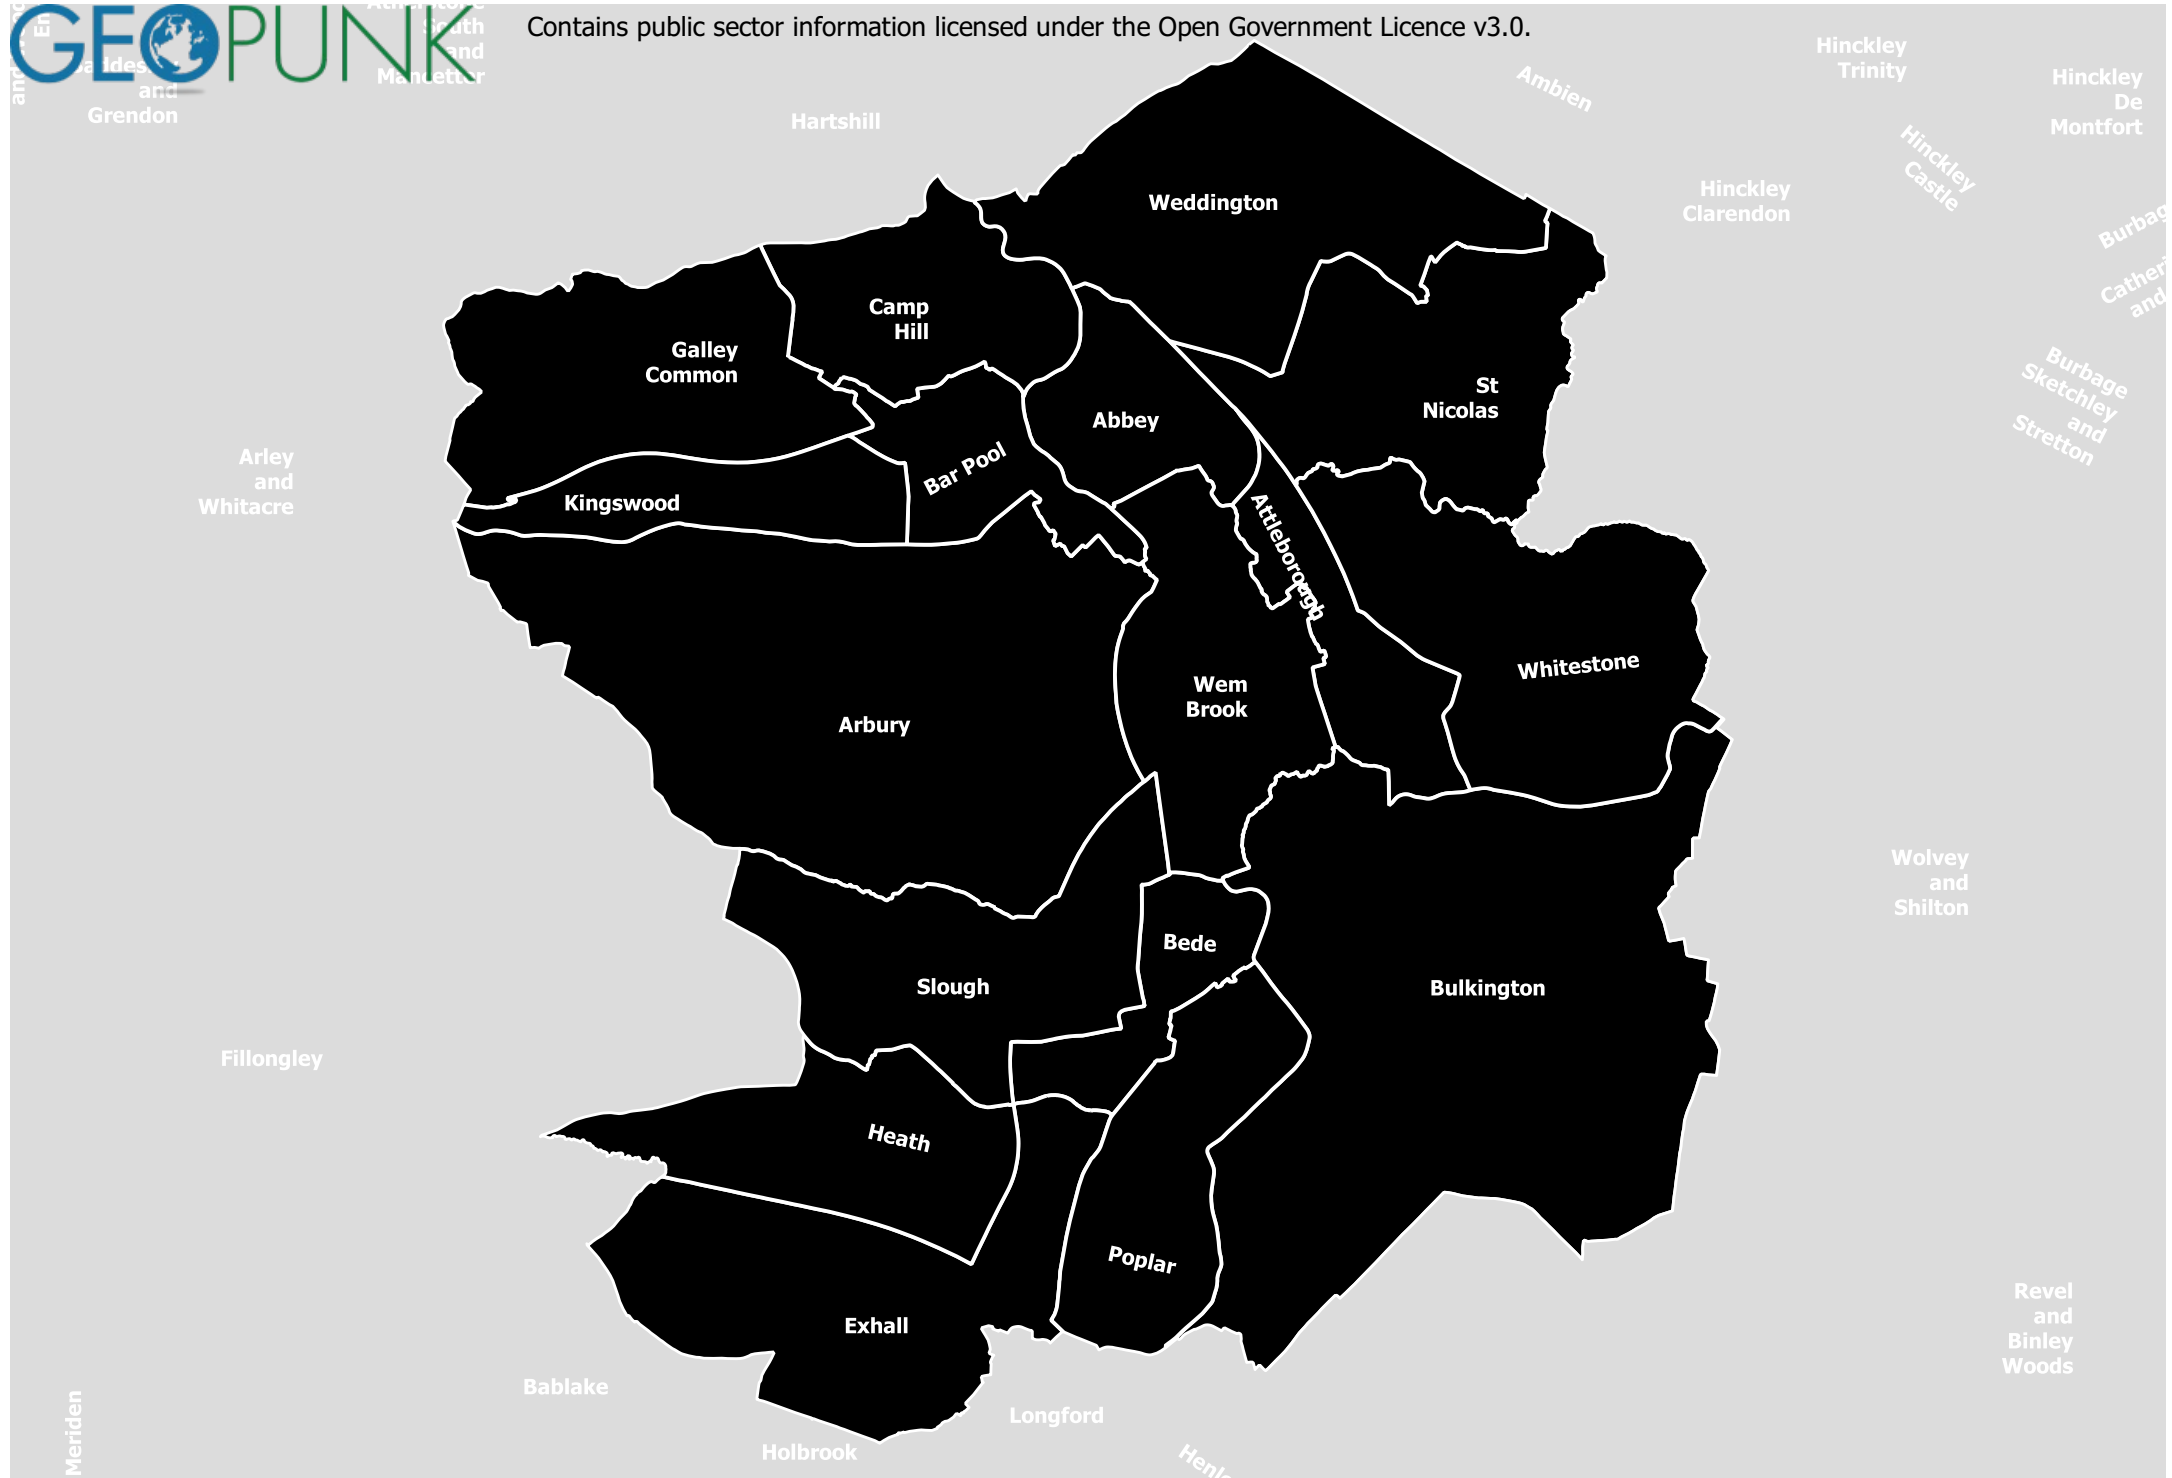

Wards within Nuneaton and Bedworth District

Contains public sector information licensed under the Open Government Licence v3.0.

Grendon

Hartshill

Ambien

Hinckley Trinity

Hinckley De Montfort

Weddington

Hinckley Clarendon

Hinckley Castle

Burbage Catherston

Galley Common

Camp Hill

St Nicolas

Abbey

Arley and Whitacre

Kingswood

Bar Pool

Attleborough

Burbage Sketchley and Stretton

Whitestone

Arbury

Wem Brook

Wolvey and Shilton

Bablake

Longford

Holbrook

Meriden

Henley