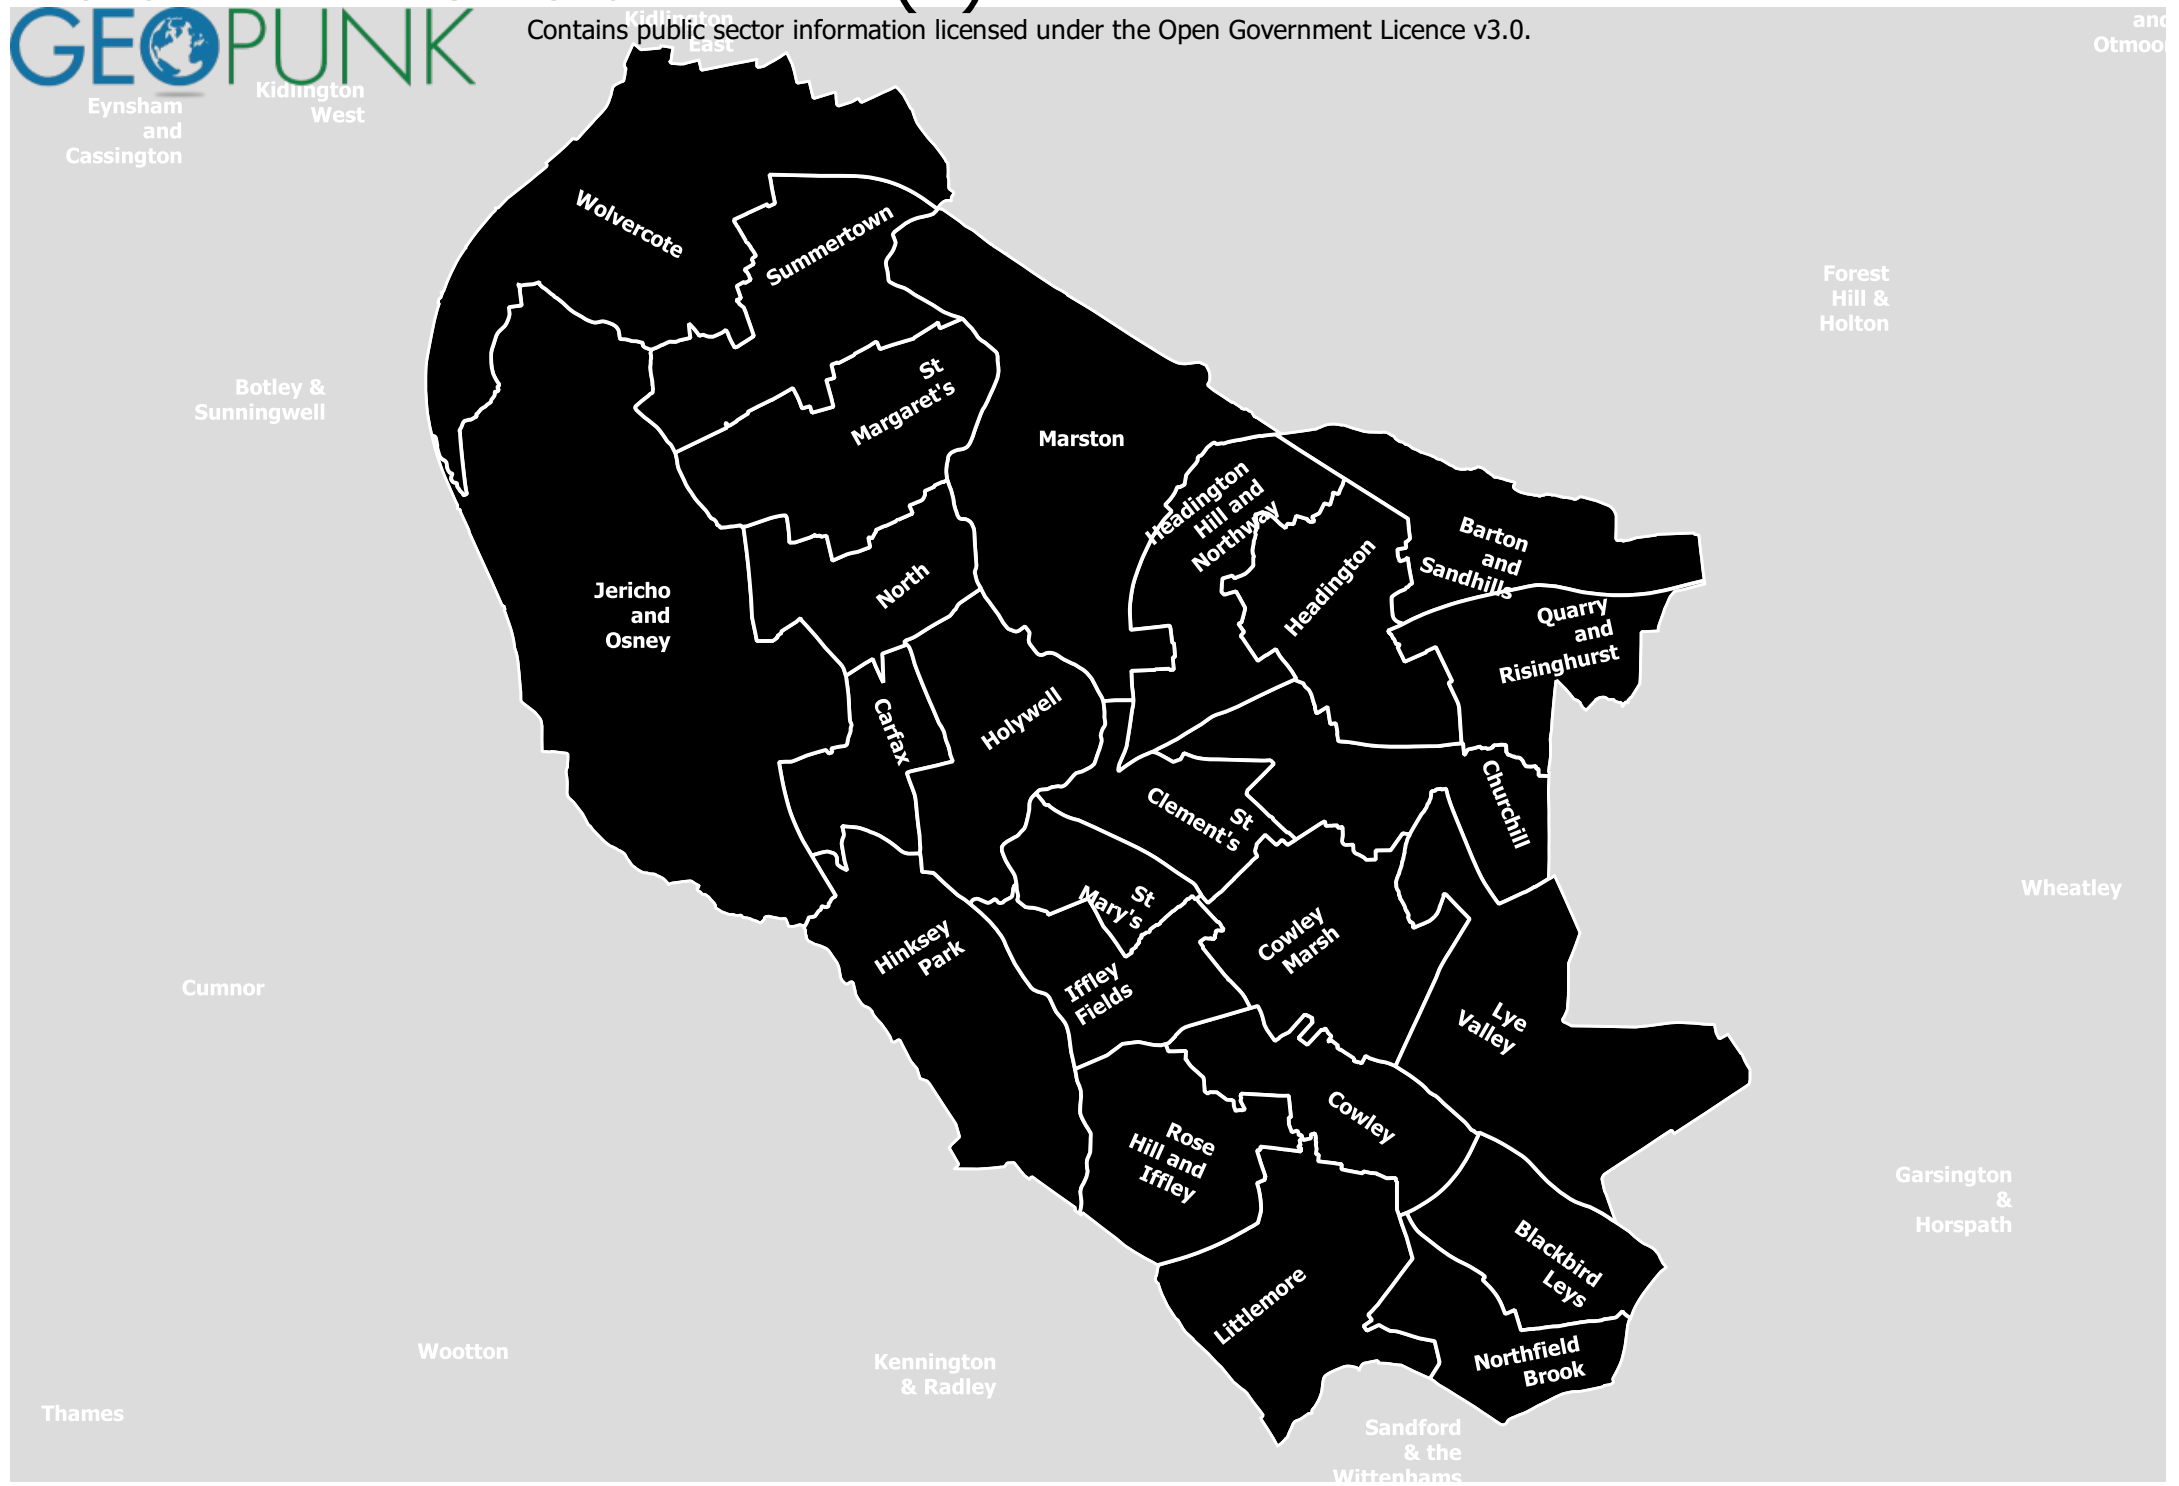

# Wards within Oxford District (B)

Contains public sector information licensed under the Open Government Licence v3.0.

Eynsham  
and  
Cassington

Kidlington  
West

Botley &  
Sunningwell

Wolvercote

Summertown

St  
Margaret's

Marston

Jericho  
and  
Osney

North

Headington  
Hill and  
Northway

Headington

Barton  
and  
Sandhills

Quarry  
and  
Risinghurst

Carfax

Holywell

Clement's

Churchill

Hinksey  
Park

Mary's

Cowley  
Marsh

Lye  
Valley

Sandford  
& the  
Wittenhams

Thames

Forest  
Hill &  
Holton

Wheatley

Garsington  
&  
Horspath

and  
Otmoo