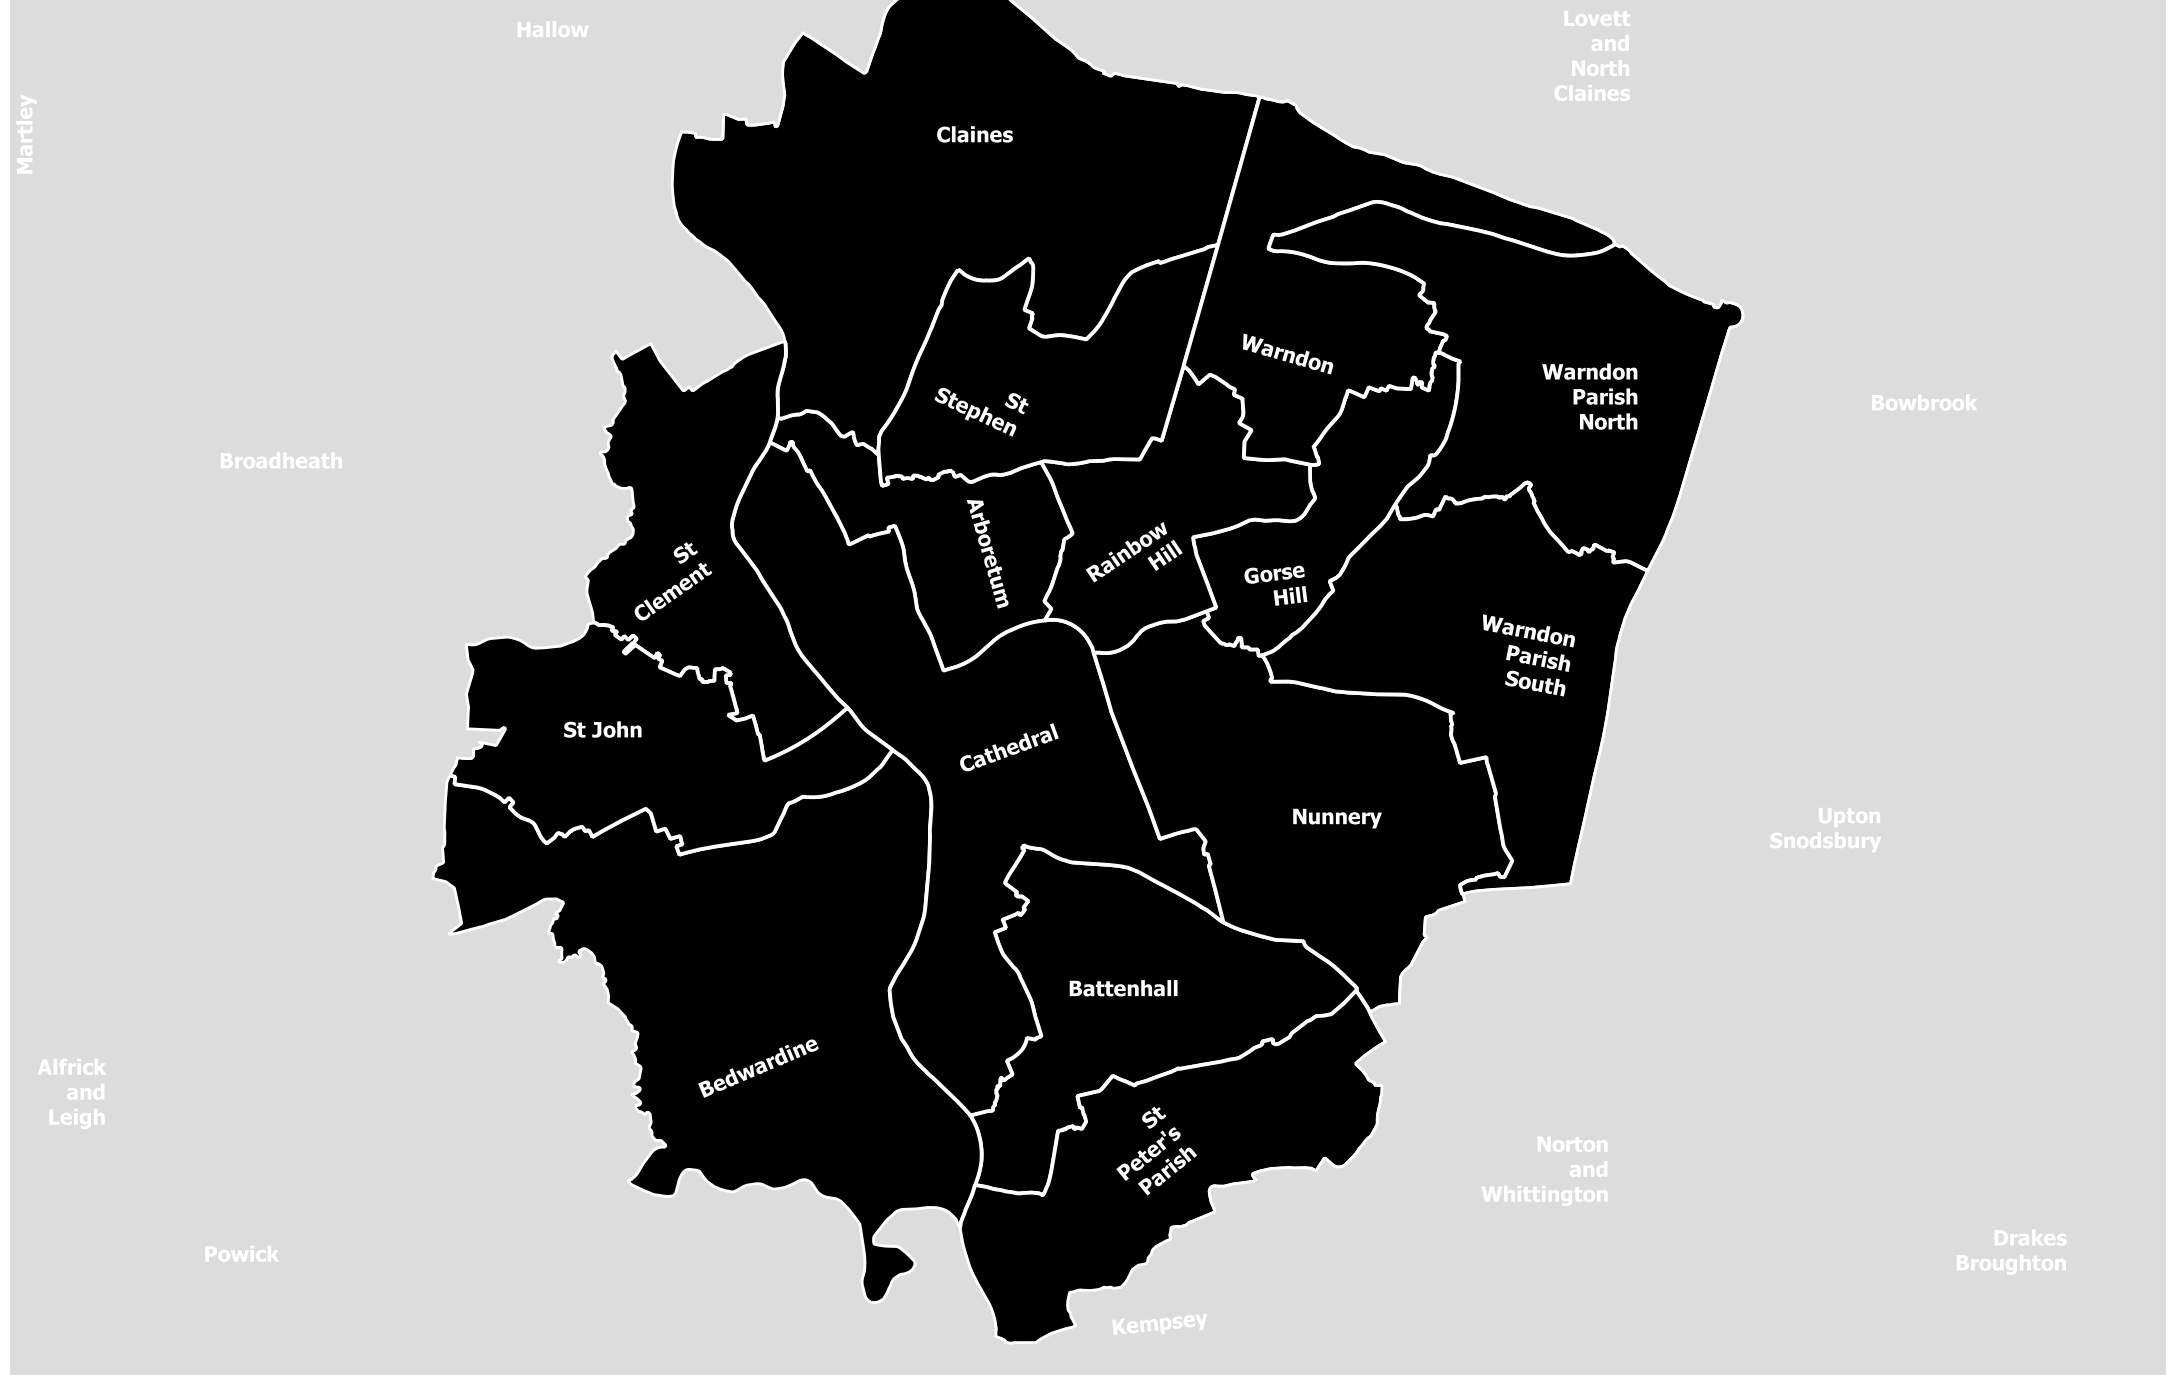

# Wards within Worcester District (B)

Contains public sector information licensed under the Open Government Licence v3.0.

Claines

Lovett and North Claines

Warndon

Warndon Parish North

St Stephen

Bowbrook

Broadheath

Abbotstun

Rainbow Hill

Gorse Hill

Warndon Parish South

St Clement

St John

Cathedral

Drakes Broughton

Kempsey